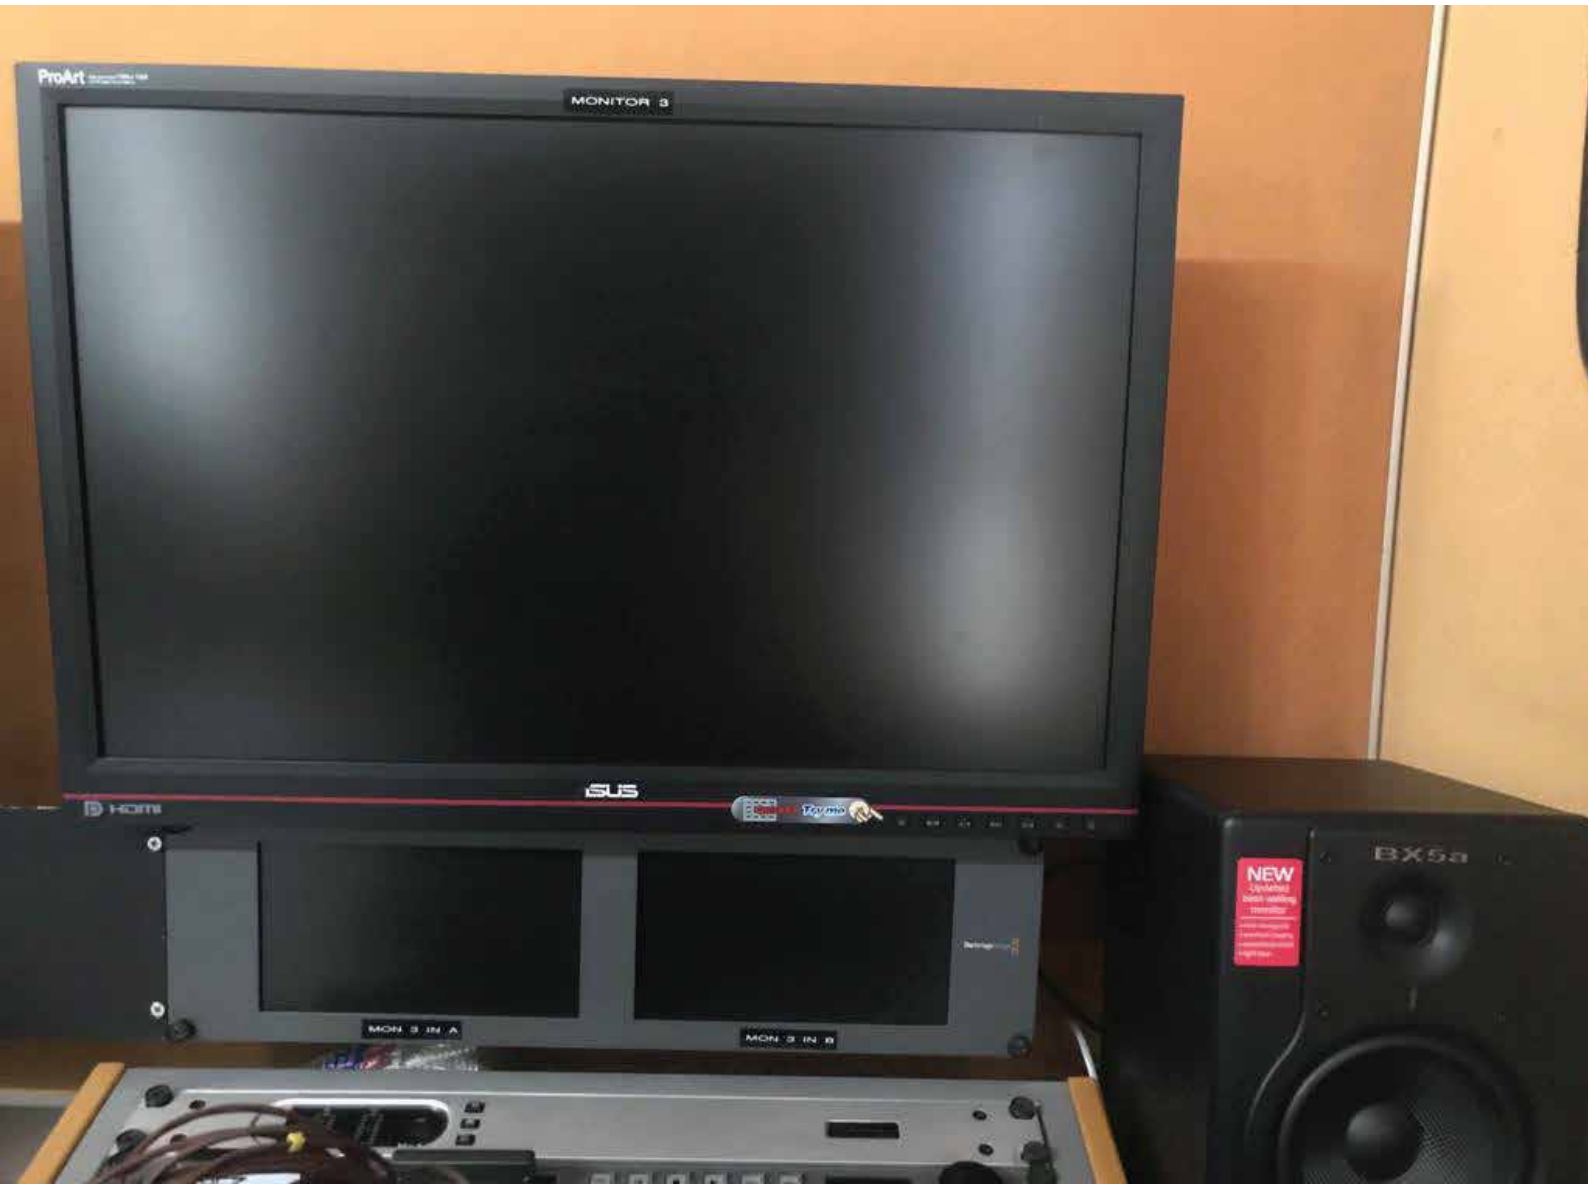

Prolive

**VEHICLE EXTERIOR VIEW
MERCEDES SPRINTER CDI
1.2 TX/RX SVS UPLINK DISH
SUN BLIND**

Prolive

MERCEDES SPRINTER CDI 315

INSIDE OF THE VEHICLE
3 x 27 INCH HD/SD LCD MONITOR

Prolive

INSIDE OF THE VEHICLE

Prolive

**MULTIVIWER MONITORS
INTERCOM OVER VIDEO MIXER**

ASUS MULTIVIER MONITORS

**INSIDE OF THE VEHICLE
AUTOMATIC MOTOSAT 60 CM DISH
CONTROL RECEIVER**

**INSIDE OF THE VEHICLE
AUTOMATIC MOTOSAT
60 CM DISH CONTROL RECEIVER**