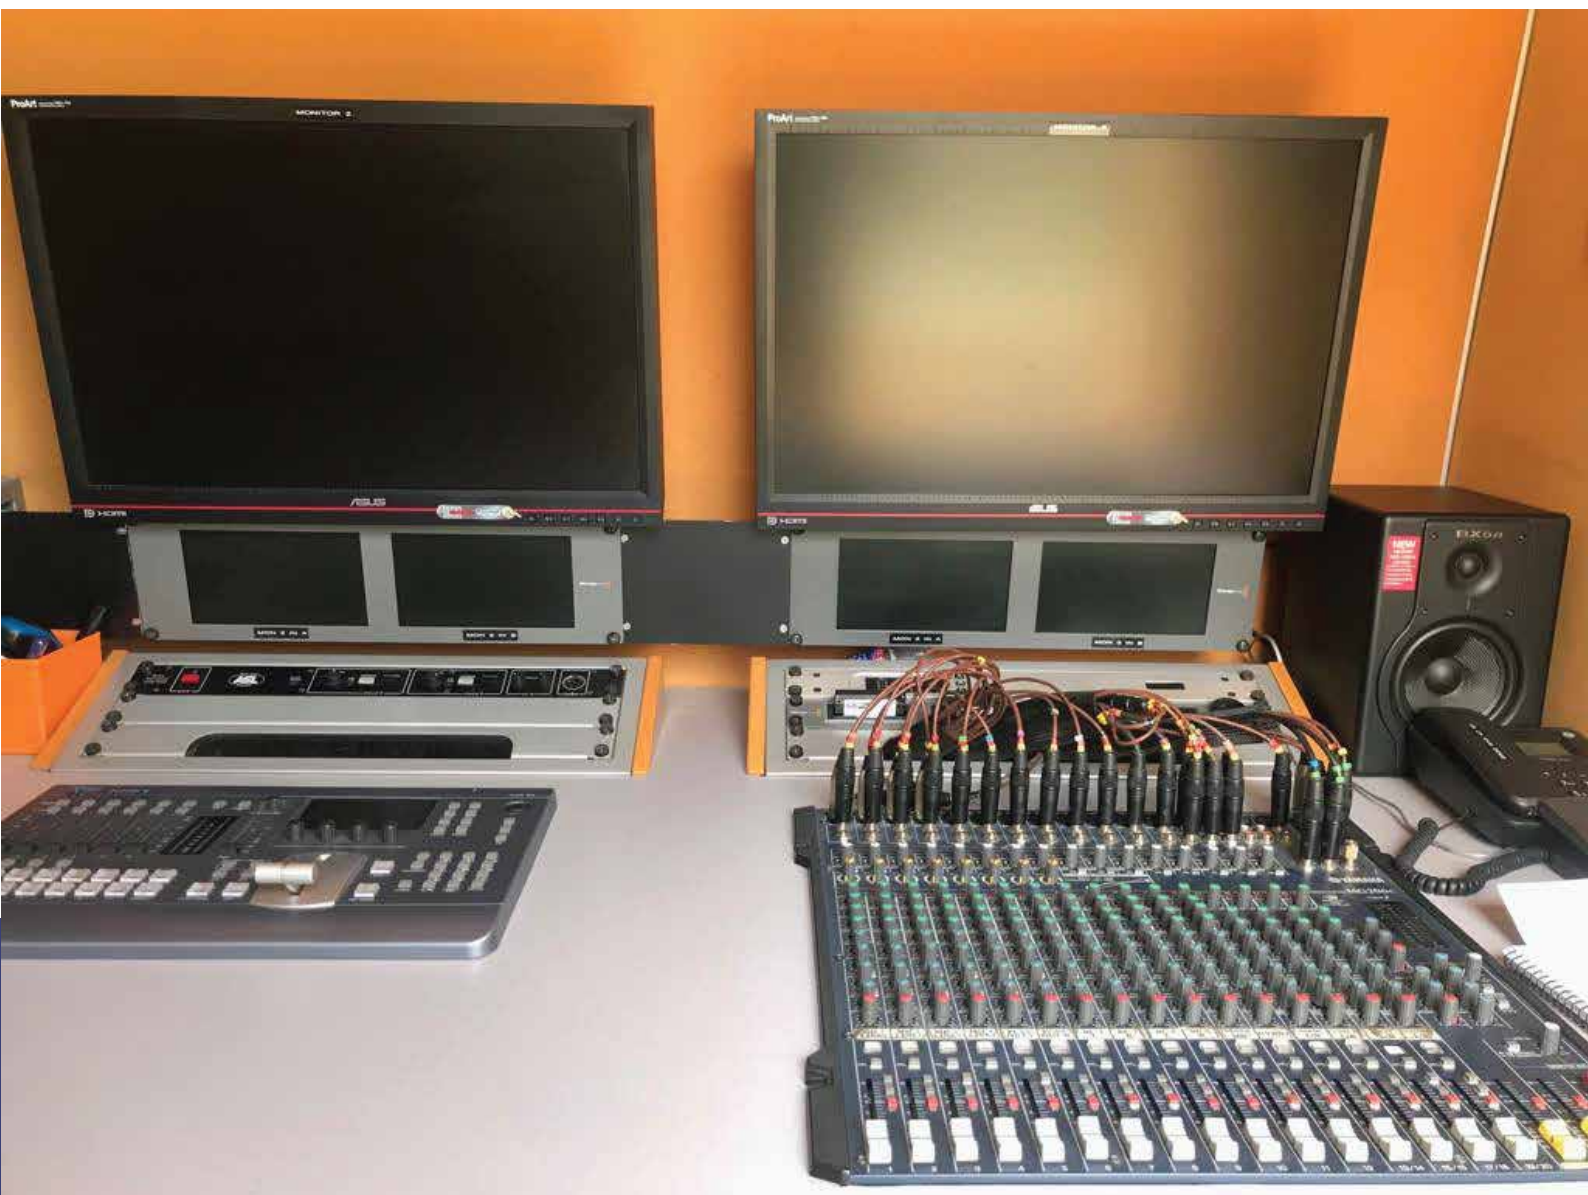

Prolive

**VEHICLE EXTERIOR VIEW
MERCEDES SPRINTER CDI
1.2 TX/RX SVS UPLINK DISH
SUN BLIND**

Prolive

MERCEDES SPRINTER CDI 315

INSIDE OF THE VEHICLE
3 x 27 INCH HD/SD LCD MONITOR

Prolive

INSIDE OF THE VEHICLE