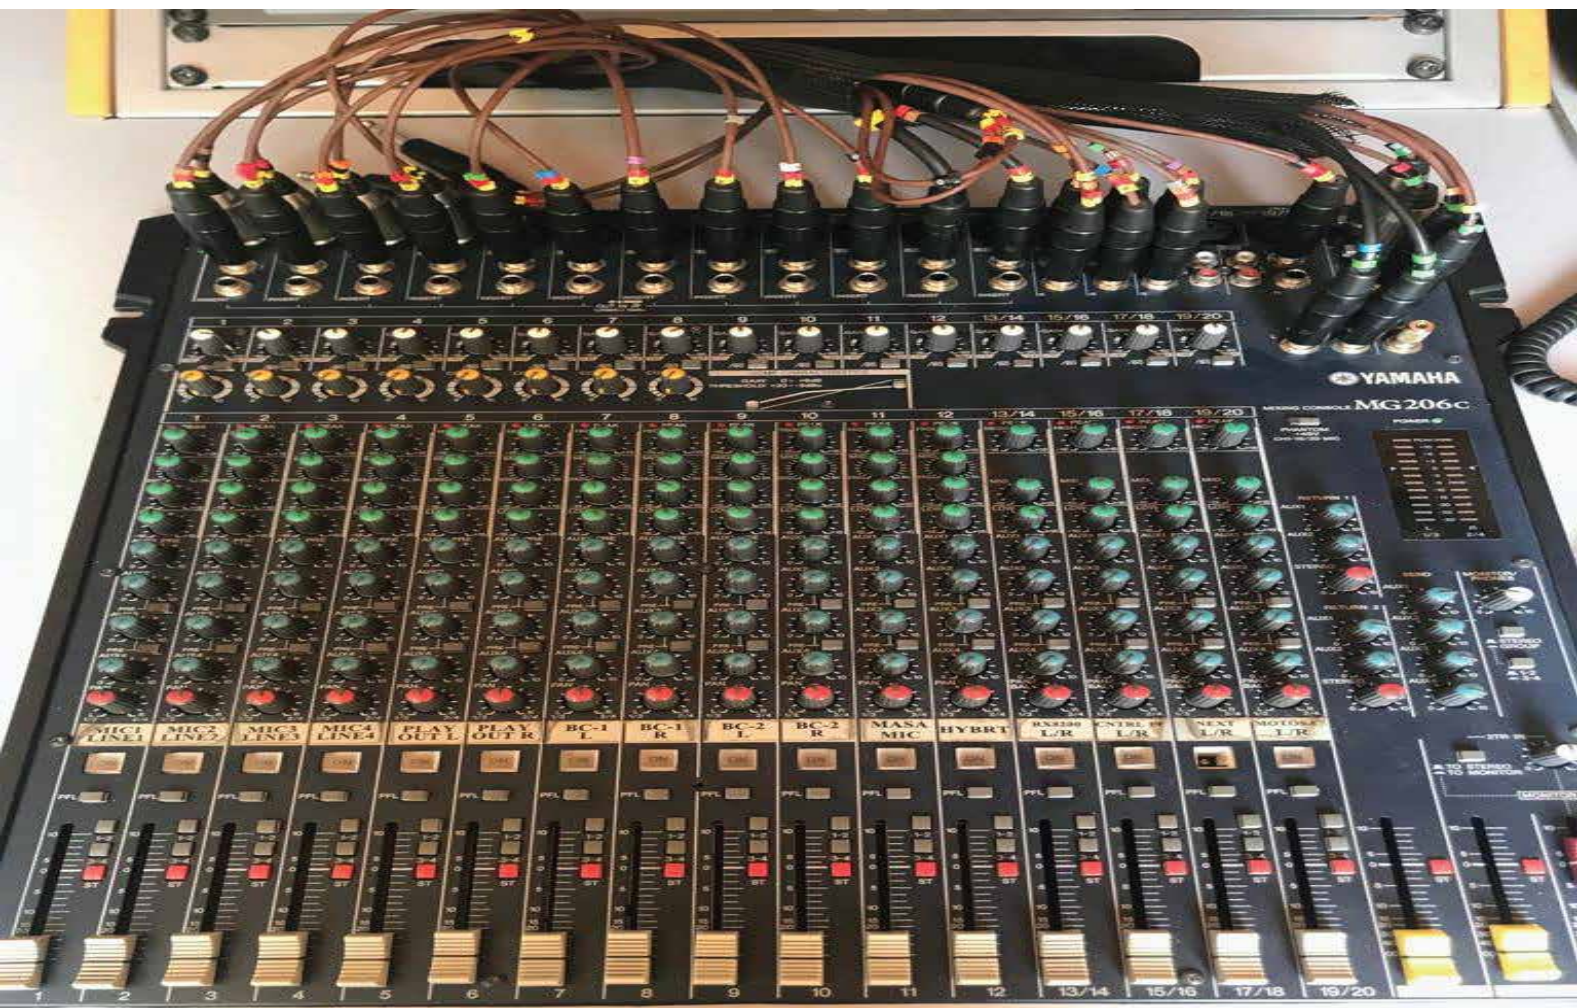

Prolive

YAMAHA 20 INPUT AUDIO MIXER

Prolive

M AUDIO BX5A SPEAKER

**ELECTRIC PANEL
PANDA GENERATOR START STOP PANEL
SWITHES & INSURANCE
VOLT , AMPER , HERTZ DISPLAYS
2x 5 KVA UPS**

**ELECTRIC PANEL IN OUTSIDE OF VEHICLE
INPUT & OUTPUT ELECTRIC OUTLET**