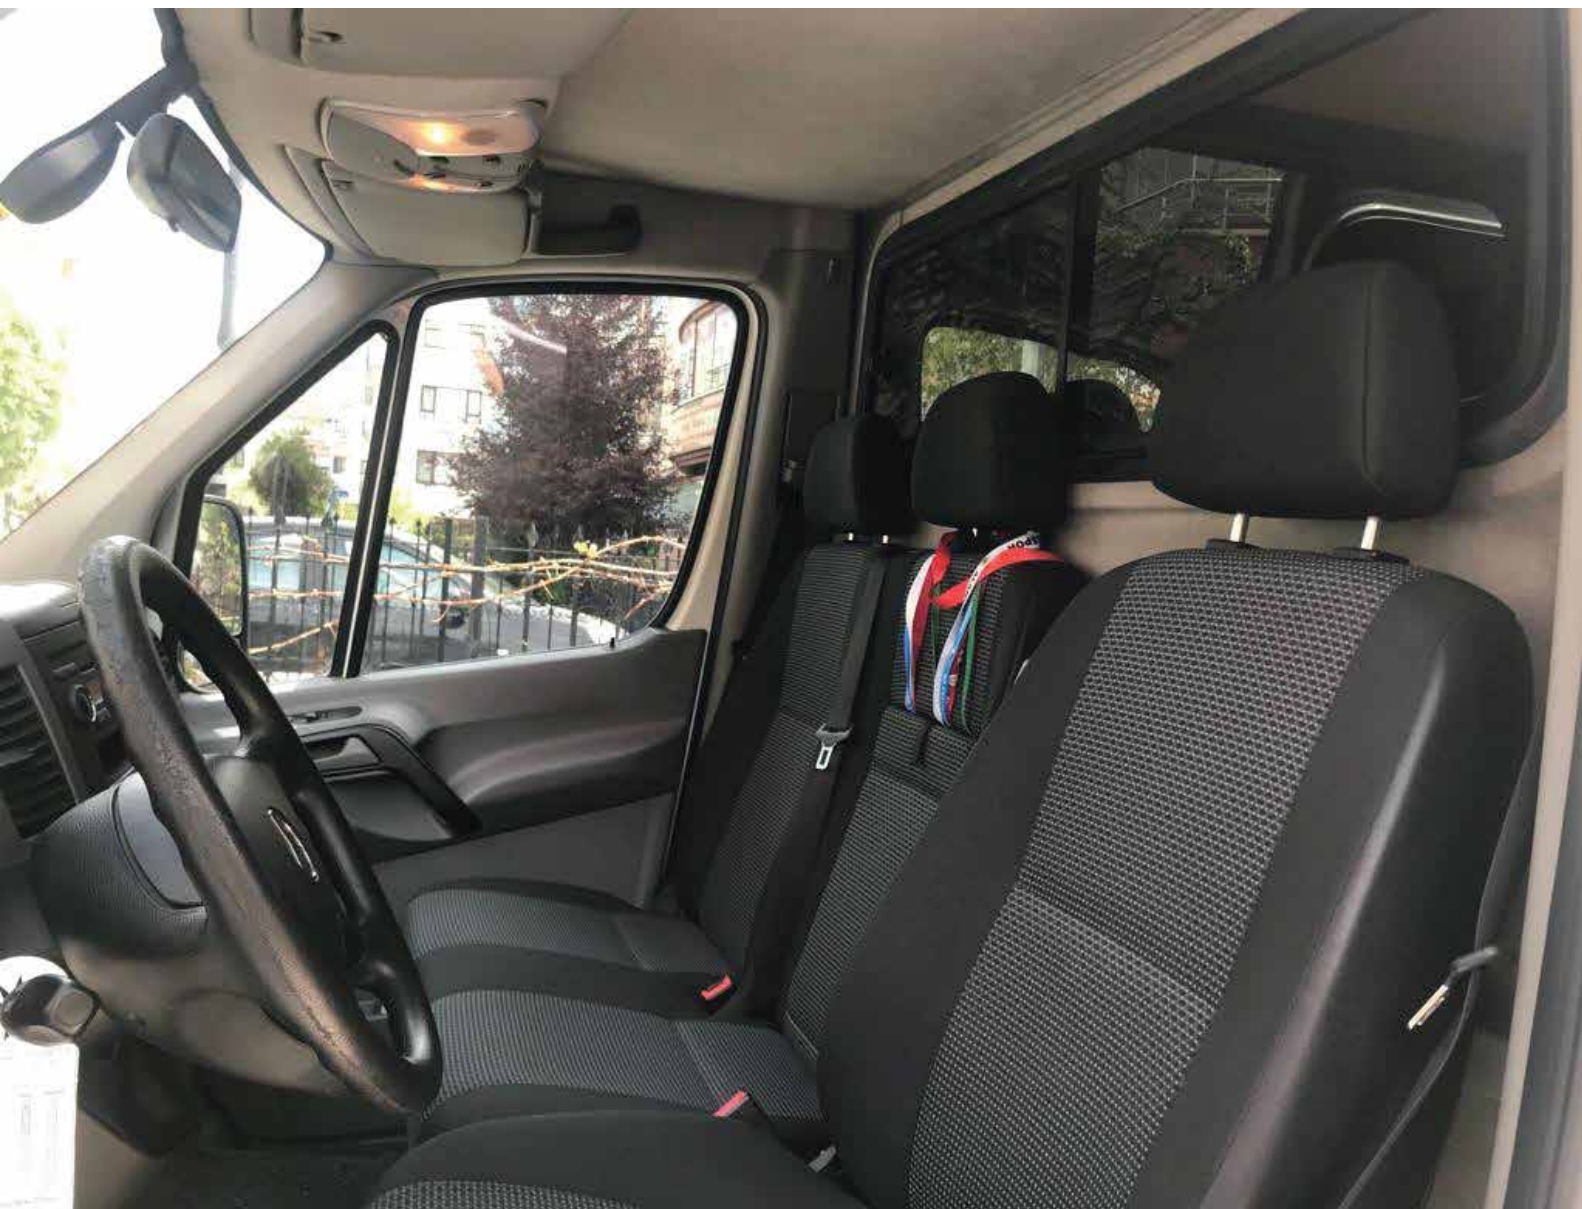

Prolive

**VEHICLE EXTERIOR VIEW
MERCEDES SPRINTER CDI
1.2 TX/RX SVS UPLINK DISH
SUN BLIND**

Prolive

MERCEDES SPRINTER CDI 315

INSIDE OF THE VEHICLE
3 x 27 INCH HD/SD LCD MONITOR

Prolive

INSIDE OF THE VEHICLE